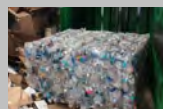

Office Collections

September 3 & 17

*Subject to change due to COVID

Community Recycling Report — Plastic Bottles

Community recycling is averaging 230 lbs. of recycling per month—with 129 lbs. of that being #1 & #2 plastic bottles—ever wonder how much plastic is in a pound?

33 empty water bottles = 1 lb.

19 empty soda bottles = 1 lb.

9 empty one-gallon milk jugs = 1 lb.

So our 400 lb. bale of plastic to the right would contain 13,200 water bottles, or 7,600 soda bottles, or 3,600 one-gallon jugs! That is a LOT of plastic! We are so glad we can recycle them, but please help the earth by using fewer plastic bottles whenever possible! Thank you! *Qe'ciyéw'yew'*